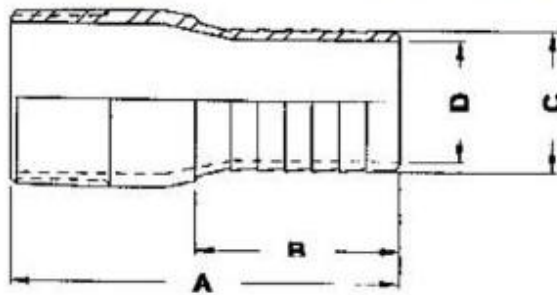

KING NIPPLE / KING COMBINATION NIPPLE HOSE NIPPLE

KING COMBINATION NIPPLE / HOSE NIPPLE

Dimension: mm

SIZE	A	B	C	D	E	Thickness	Width of Hose Tooth	Qty of Hose Tooth
1/2"	76	38	16 13.5	11 8.5	15	2.50	5	6
3/4"	82	40	19.5	14.5	17	2.50	5	7
1"	85	45	26	20	19	3.00	5	8
1-1/4"	93	50	32.5	26.5	21	3.00	5	9
1-1/2"	100	55	39	32.5	22	3.25	7	6
2"	115	55	51.5	45	25	3.25	7	7
2-1/2"	130	75	64.5	57.5	29	3.50	7	9
3"	150	85	77.5	70	32	3.75	8	9
4"	180	100	101	93.5	38	3.75	8	10
5"	240	130	127	119	41	4.00	10	11
6"	260	140	153	144	43	4.50	10	12